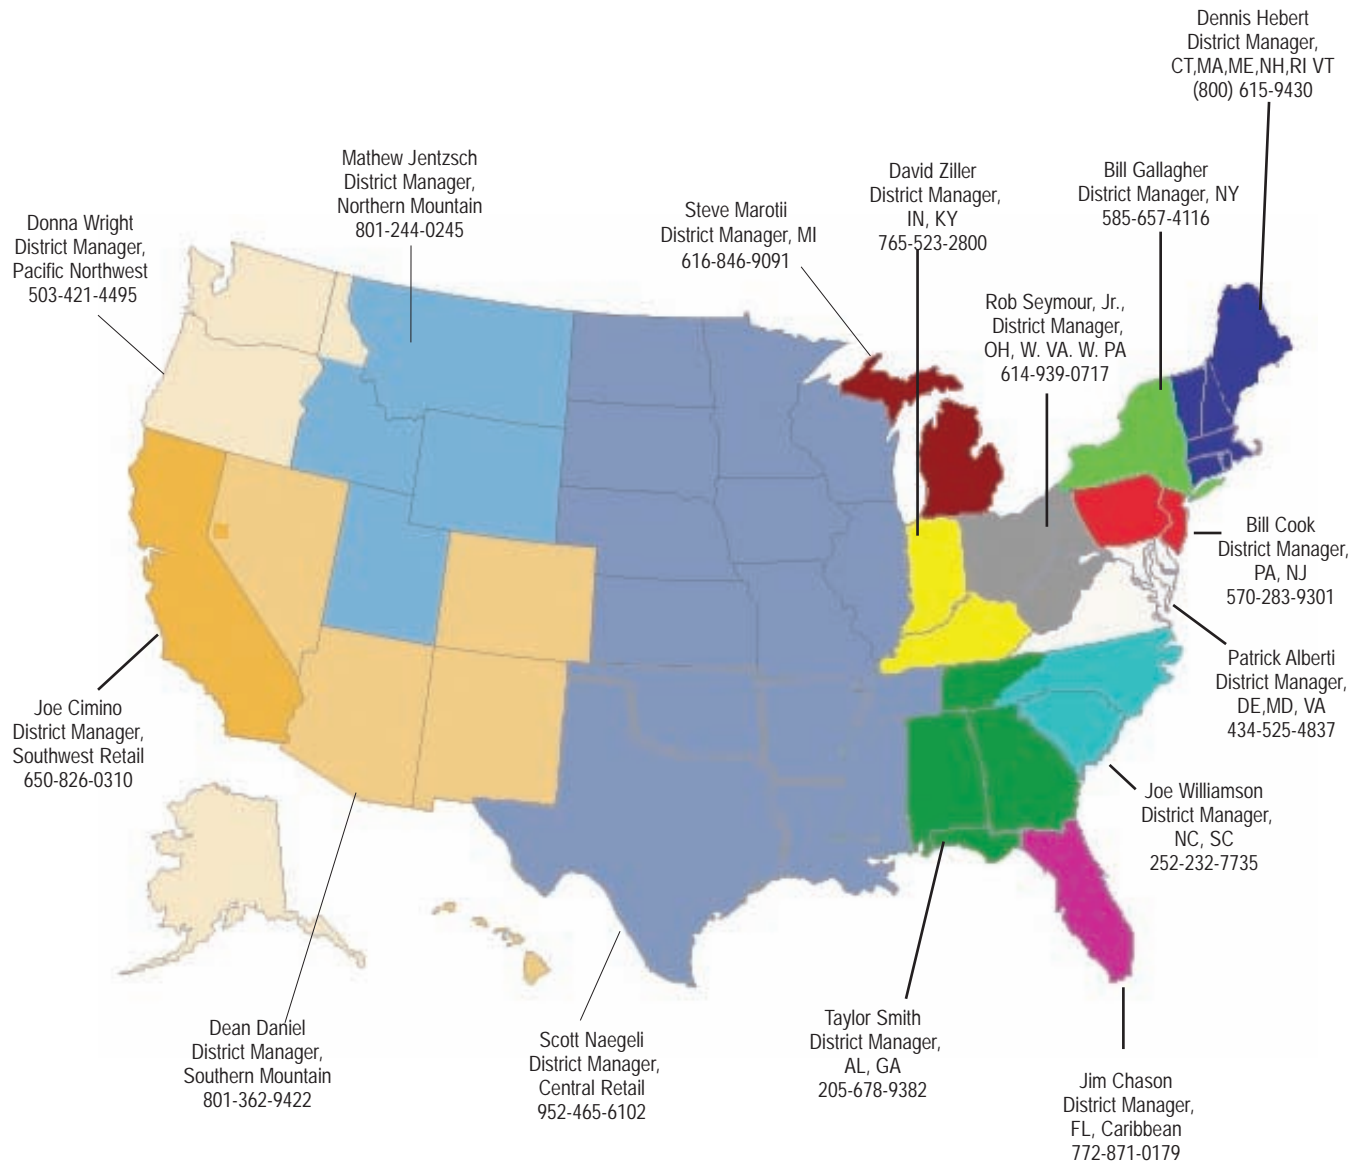

Sun Gro Distributors

Contact either a Sun Gro District Sales Manager or your favorite Sun Gro distributor.

District Manager, CT, MA, ME, NH, RI, VT - Dennis Hebert

Off: 413-562-1981 Toll Free: (800) 615-9430 Fax: 413-562-1229 Cell: 413-374-0488