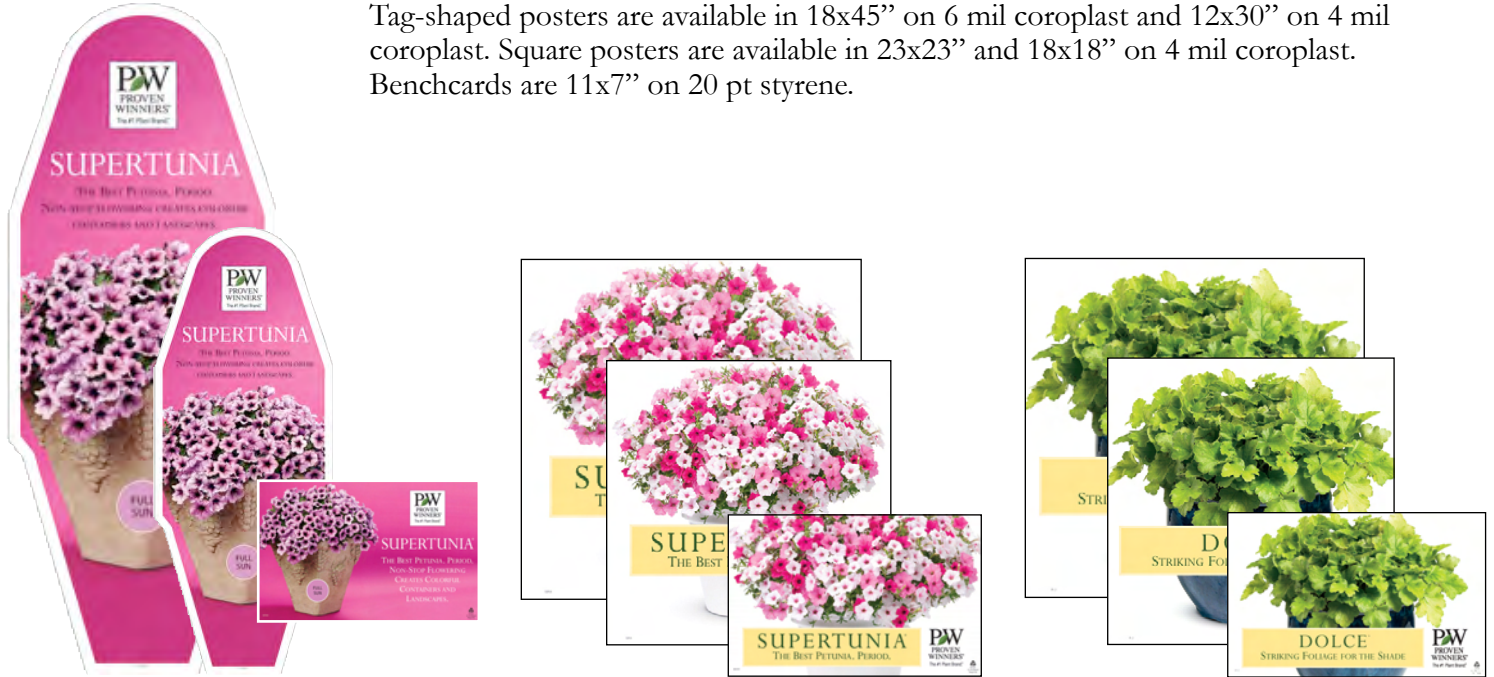

Display by Series/Variety

Displaying by series or variety is helpful for the shopper who has done some of her homework and has a good idea of what she is looking for. She will be very grateful that you've made it easy for her and will keep that in mind when she has to run out to get more plants. If you make shopping easy for her, she WILL come back time and again!

Tag-shaped posters are available in 18x45" on 6 mil coroplast and 12x30" on 4 mil coroplast. Square posters are available in 23x23" and 18x18" on 4 mil coroplast. Benchcards are 11x7" on 20 pt styrene.

ColorChoice Varieties

DCT015	Bloomerang® Purple Heavyweight 18x45" Diecut Sign	\$37.50
DCS015	Bloomerang® Purple 12x30" Diecut Sign	\$30.50
BCT015	Bloomerang® Purple 11x7" Benchcard	\$3.50
DCT016	Incrediball® Heavyweight 18x45" Diecut Sign	\$37.50
DCS016	Incrediball® 12x30" Diecut Sign	\$30.50
BCT016	Incrediball® 11x7" Benchcard	\$3.50
DCT017	Invincibelle® Spirit Heavyweight 18x45" Diecut Sign	\$37.50
DCS017	Invincibelle® Spirit 12x30" Diecut Sign	\$30.50
BCT017	Invincibelle® Spirit 11x7" Benchcard	\$3.50
DCT018	Limelight Heavyweight 18x45" Diecut Sign	\$37.50
DCS018	Limelight 12x30" Diecut Sign	\$30.50
BCT018	Limelight 11x7" Benchcard	\$3.50
DCT019	Lo & Behold® Heavyweight 18x45" Diecut Sign	\$37.50
DCS019	Lo & Behold® 12x30" Diecut Sign	\$30.50
BCT019	Lo & Behold® 11x7" Benchcard	\$3.50