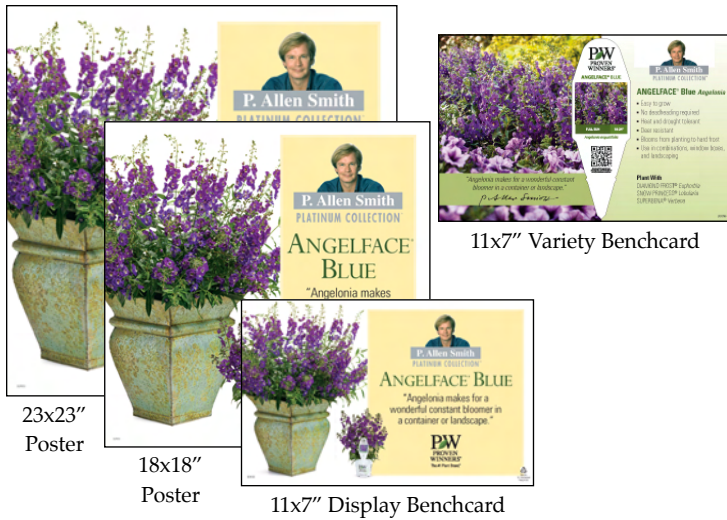

P. Allen Smith Platinum Collection™ Signage

Passionate and casual gardeners alike look to P. Allen Smith for inspiration and ideas. They trust his recommendations and his endorsements of Proven Winners varieties. They are seeing these varieties on his television shows as well as his appearances on NBC's "Today Show". They are going to be looking for these varieties in YOUR garden center. We have created signage for all 35 items in his Platinum Collection to help you identify them.

P. Allen Smith Platinum Collection™

SQL132	Angelface® Blue 23x23" Sign	\$26.50
SQP132	Angelface® Blue 18x18" Sign	\$24.50
BC4132	Angelface® Blue 11x7" Benchcard	\$3.50
LXU3766	Angelface® Blue 11x7" Variety Benchcard.....	\$3.50
SQL133	Broadway Lights™ 23x23" Sign	\$26.50
SQP133	Broadway Lights™ 18x18" Sign	\$24.50
BC4133	Broadway Lights™ 11x7" Benchcard	\$3.50
LXU3784	Broadway Lights™ 11x7" Variety Benchcard	\$3.50
SQL134	Charmed® Wine 23x23" Sign	\$26.50
SQP134	Charmed® Wine 18x18" Sign	\$24.50
BC4134	Charmed® Wine 11x7" Benchcard	\$3.50
LXU3791	Charmed® Wine 11x7" Variety Benchcard	\$3.50
SQL136	ColorBlaze® 'Sedona' 23x23" Sign	\$26.50
SQP136	ColorBlaze® 'Sedona' 18x18" Sign	\$24.50
BC4136	ColorBlaze® 'Sedona' 11x7" Benchcard	\$3.50
LXU3798	ColorBlaze® 'Sedona' 11x7" Variety Benchcard	\$3.50
SQL135	ColorBlaze® Dipt in Wine 23x23" Sign	\$26.50
SQP135	ColorBlaze® Dipt in Wine 18x18" Sign	\$24.50
BC4135	ColorBlaze® Dipt in Wine 11x7" Benchcard	\$3.50
LXU3797	ColorBlaze® Dipt in Wine 11x7" Variety Benchcard	\$3.50
SQL137	Daredevil® Mulberry 23x23" Sign	\$26.50
SQP137	Daredevil® Mulberry 18x18" Sign	\$24.50
BC4137	Daredevil® Mulberry 11x7" Benchcard	\$3.50
LXU3792	Daredevil® Mulberry 11x7" Variety Benchcard	\$3.50
SQL138	Diamond Frost® 23x23" Sign	\$26.50
SQP138	Diamond Frost® 18x18" Sign	\$24.50
BC4138	Diamond Frost® 11x7" Benchcard	\$3.50
LXU3775	Diamond Frost® 11x7" Variety Benchcard	\$3.50