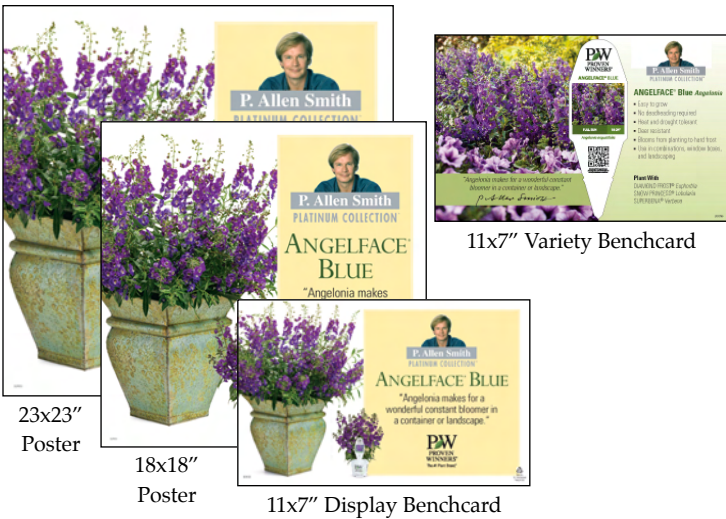

The #1 Plant Brand.®

We've Added More POP Support for Your Customers

P. Allen Smith Platinum Collection

Passionate and casual gardeners alike look to P. Allen Smith for inspiration and ideas. They trust his recommendations and are seeing these varieties on his television shows as well as his appearances on NBC's "Today Show". They are going to be looking for these varieties in YOUR garden center. We have created signage for all 35 items in his Platinum Collection to help you identify them.

11x7" Variety Benchcard

23x23" Poster

18x18" Poster

11x7" Display Benchcard

Top 50 Varieties Tag Signs

Available in two sizes - 18x45" on 6 mil coroplast and 12x30" on 4 mil coroplast. (Signs shown to scale at right)

As a reminder, all of the tag-shaped signs are available in the above sizes on the noted material.

"Why Choose Proven Winners®?" Marketing Pull-Down

Why SHOULD your customers choose Proven Winners®?

- They are vibrant and beautiful.
- They are vigorous and easy to grow.
- They are the envy of the neighborhood.
- They bring delight to your garden.

8.5" wide x 13.25" long shade

- 100% Weatherproof and water-resistant
- Pull down printed 4 colors on 5.1 mil. tear resistant material housed in white plastic enclosure.
- Header cards 3"h x 8.75"w printed 4 colors on .020 styrene with grommets in the upper left and right corners to hang with zip tie strips (included).